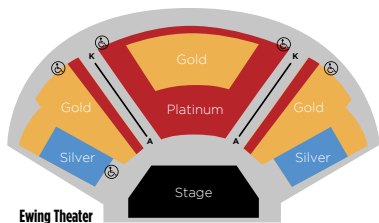

Season ticket benefits

- SAVE 33% off single-play prices. It's like seeing one play FREE
- FREE and flexible exchanges
- FREE rain-out insurance and rebooking
- Pay as little as $40 for all three plays!
- Opportunities for extra tickets at same 33% savings
- Priority seating for the next season

TICKET PRICING	SILVER	GOLD	PLATINUM
Single ticket	$20	$35	$54
Season ticket	$40	$70	$109
You save	33%	33%	33%

This document is available in alternative formats upon request by contacting the Illinois Shakespeare Festival at (309) 438-2586. An equal opportunity/affirmative action university encouraging diversity

Order online today for best seats at IllinoisShakes.com

It's easy to order tickets!

Online at IllinoisShakes.com, or call **(309) 438-2535**.

Mail to: Illinois Shakespeare Festival, Campus Box 5700, Normal, IL 61790

☐ **Yes, I want season tickets!**

SEATING SECTION	PRICE EACH	QTY.	TOTAL
	$		$

A $50 donation grants you membership in the Illinois Shakespeare Festival Society

Your $100 gift entitles you to VIP parking and more (*separate payment is required*)

$

CHOOSE: **Merry Wives of Windsor** **Henry V** **Shakespeare in Love**

Dates

Special seating needs:

NAME

ADDRESS

CITY

STATE

ZIP

EMAIL

PHONE

PAYMENT

- ☐ CHECK ENCLOSED (payable to Illinois Shakespeare Festival).
- ☐ DONATION CHECK FOR $_____ IS ENCLOSED (payable to Illinois Shakespeare Festival Society).
- ☐ PLEASE CHARGE MY (CIRCLE ONE) MASTERCARD VISA AMEX DISCOVER
- ☐ CHARGE A SECOND TIME FOR MY DONATION TO ISF.

CARD NUMBER

CVC CODE

EXP DATE

SIGNATURE (AS ON CARD)