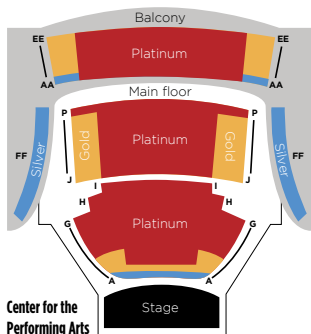

Season ticket benefits

- SAVE 33% off single-play prices. It's like seeing one play FREE
- FREE and flexible exchanges
- FREE rain-out insurance and rebooking
- Pay as little as $40 for all three plays!
- Opportunities for extra tickets at same 33% savings
- Priority seating for the next season

TICKET PRICING	SILVER	GOLD	PLATINUM
Single ticket	$20	$35	$54
Season ticket	$40	$70	$109
You save	33%	33%	33%

This document is available in alternative formats upon request by contacting the Illinois Shakespeare Festival at (309) 438-2586. An equal opportunity/affirmative action university encouraging diversity

Order online today for best seats at IllinoisShakes.com

It's easy to order tickets!

Online at IllinoisShakes.com, or call **(309) 438-2535**.

Mail to: Illinois Shakespeare Festival, Campus Box 5700, Normal, IL 61790

☐ **Yes, I want season tickets!**

SEATING SECTION	PRICE EACH	QTY.	TOTAL
	$		$

A $50 donation grants you membership in the Illinois Shakespeare Festival Society

Your $100 gift entitles you to VIP parking and more (*separate payment is required*)

$

CHOOSE: **Merry Wives of Windsor** **Henry V** **Shakespeare in Love**

Dates

Special seating needs:

NAME

ADDRESS

CITY

STATE

ZIP

EMAIL

PHONE

PAYMENT

- ☐ CHECK ENCLOSED (payable to Illinois Shakespeare Festival).
- ☐ DONATION CHECK FOR $_____ IS ENCLOSED (payable to Illinois Shakespeare Festival Society).
- ☐ PLEASE CHARGE MY (CIRCLE ONE) MASTERCARD VISA AMEX DISCOVER
- ☐ CHARGE A SECOND TIME FOR MY DONATION TO ISF.

CARD NUMBER

CVC CODE

EXP DATE

SIGNATURE (AS ON CARD)