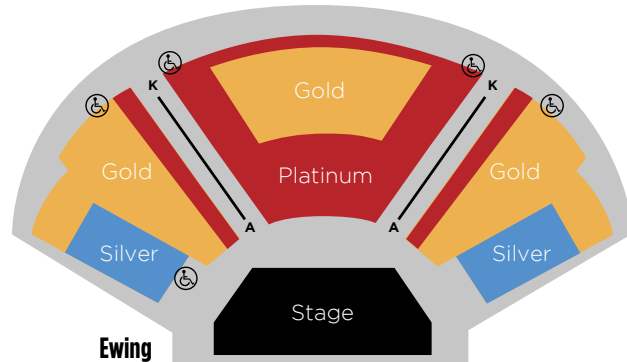

CARD NUMBER CVC CODE EXP. DATE

SIGNATURE (AS ON CARD)

THE 2018 SEASON

Monday	Tuesday	Wednesday	Thursday	Friday	Saturday	Sunday
			JULY 5 Wives Preview 7:30	6 Wives Opens 8:00	7 Wives 8:00	
			12 Henry Preview 7:30	13 Henry Opens 8:00	14 Henry 8:00	
	17 Wives 7:30	18 Wives 7:30	19 Love Preview 7:30	20 Love Opens 8:00	21 Love 8:00	22 Love 2:00
	24 Henry 7:30	25 Love 2:00 Wives 7:30	26 Love* 7:30	27 Henry 8:00	28 Wives 8:00	29 Love 2:00
	31 Wives 7:30	AUGUST 1 Love 7:30	2 Henry* 7:30	3 Wives 8:00	4 Wives 8:00	5 TBD
	7 Love 7:30	8 TBD	9 Wives* 7:30	10 Henry 8:00	11 Love 2:00	

SEASON TICKET PRICING	SILVER	GOLD	PLATINUM
Single ticket	\$20	\$35	\$54
Season ticket	\$40	\$70	\$109
You save	33%	33%	33%

Season Tickets are now like getting one play FREE!

2018 SEASON TICKET SERIES

Same days/Same seats or similar

Series name	Wives	Henry	In Love
Previews	July 5	July 12	July 19
Openings	July 6	July 13	July 20
Saturdays	July 7	July 14	July 21
Thursdays	August 9	August 2	July 26
Tuesdays	July 31	July 24	August 7

Consecutive performance days*