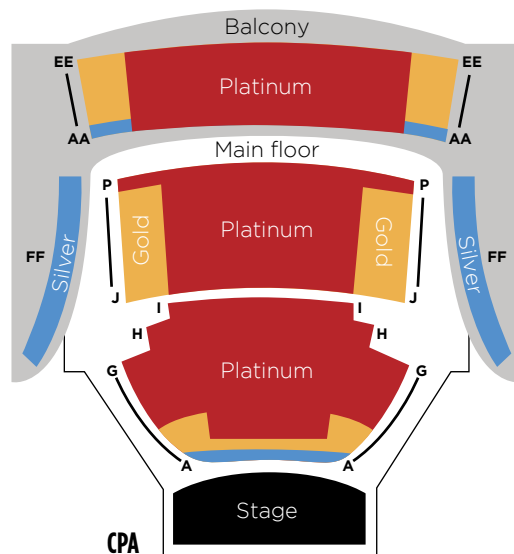

CARD NUMBER CVC CODE EXP. DATE

SIGNATURE (AS ON CARD)

THE 2018 SEASON

Monday	Tuesday	Wednesday	Thursday	Friday	Saturday	Sunday
			JULY 5 Wives Preview 7:30	6 Wives Opens 8:00	7 Wives 8:00	
			12 Henry Preview 7:30	13 Henry Opens 8:00	14 Henry 8:00	
	17 Wives 7:30	18 Wives 7:30	19 Love Preview 7:30	20 Love Opens 8:00	21 Love 8:00	22 Love 2:00
	24 Henry 7:30	25 Love 2:00 Wives 7:30	26 Love* 7:30	27 Henry 8:00	28 Wives 8:00	29 Love 2:00
	31 Wives 7:30	AUGUST 1 Love 7:30	2 Henry* 7:30	3 Wives 8:00	4 Wives 8:00	5 TBD
	7 Love 7:30	8 TBD	9 Wives* 7:30	10 Henry 8:00	11 Love 2:00	

SEASON TICKET PRICING	SILVER	GOLD	PLATINUM
Single ticket	\$20	\$35	\$54
Season ticket	\$40	\$70	\$109
You save	33%	33%	33%

Season Tickets are now like getting one play FREE!

2018 SEASON TICKET SERIES

Same days/Same seats or similar

Series name	Wives	Henry	In Love
Previews	July 5	July 12	July 19
Openings	July 6	July 13	July 20
Saturdays	July 7	July 14	July 21
Thursdays	August 9	August 2	July 26
Tuesdays	July 31	July 24	August 7

Consecutive performance days*

Package 1 (C1)	July 28	July 27	July 29
Package 2 (C2)	July 31	August 2	August 1
Package 3 (C3)	August 1	August 2	August 3
Package 4 (C4)	August 9	August 10	August 11

You choose

Make your own series with dates of your choosing. All "You choose" packages will have their seats assigned after the series packages are fulfilled